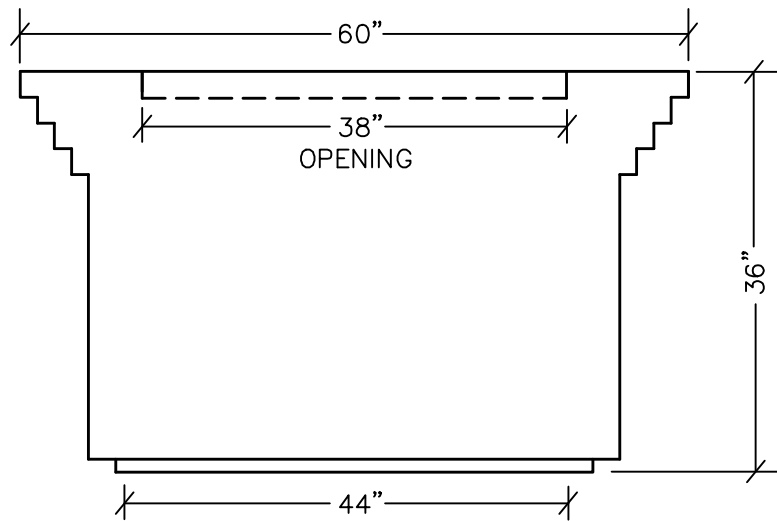

APOLLO PLANTER
MODEL NUMBER 1A-6036

TOP VIEW

SIDE VIEW